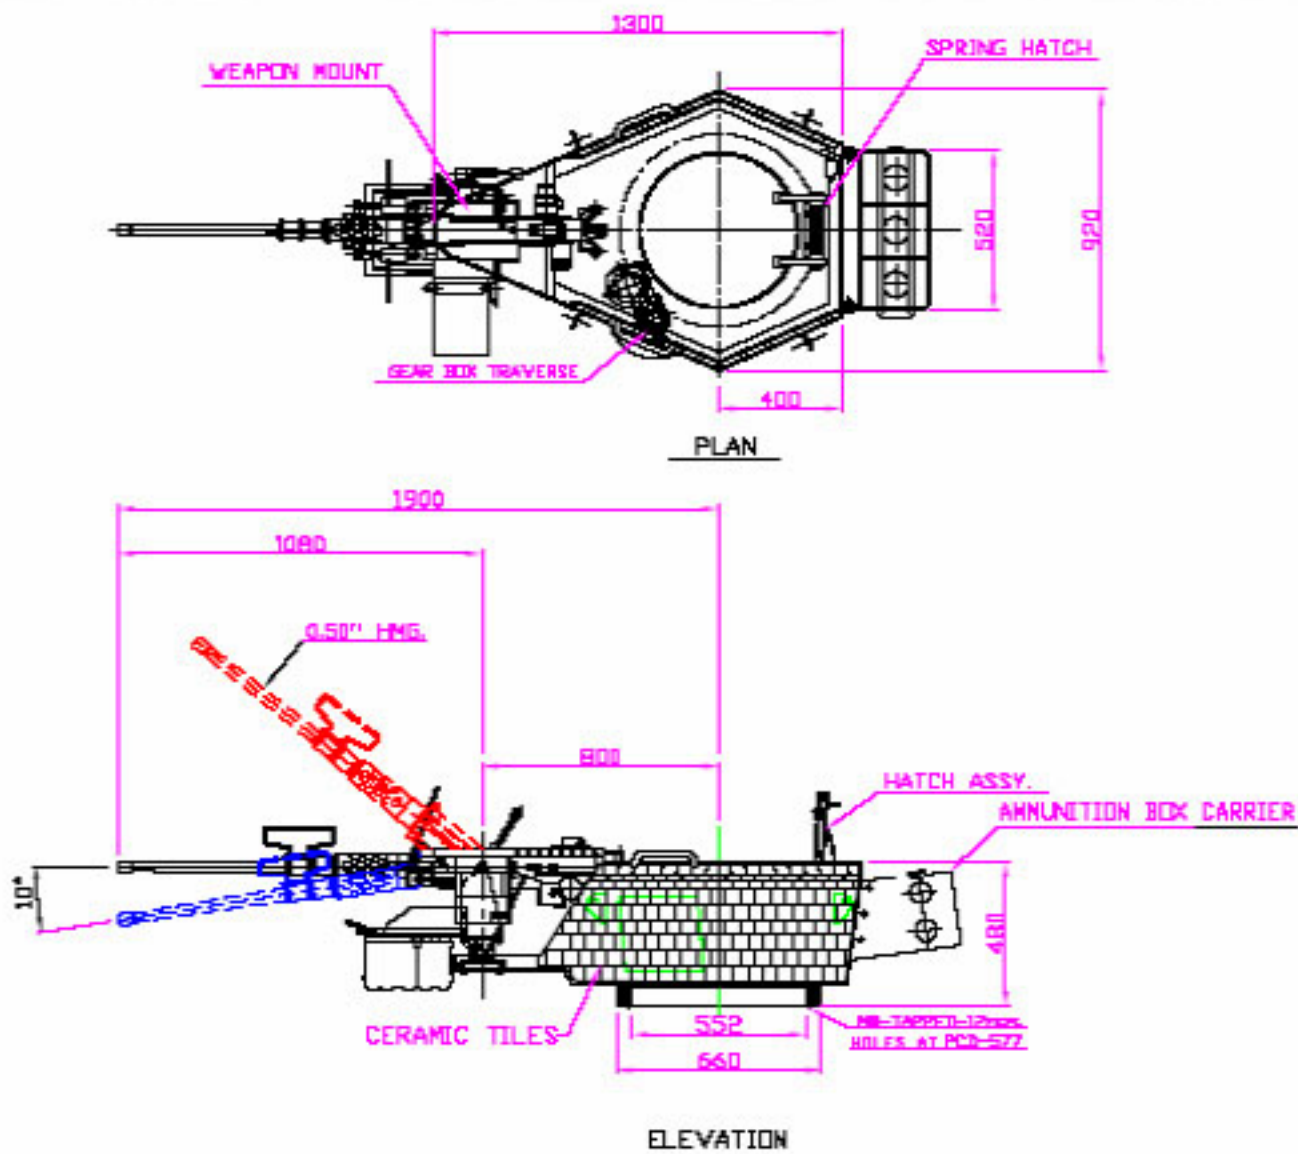

Turret Specifications

ALL DIMENSIONS ARE IN MM.